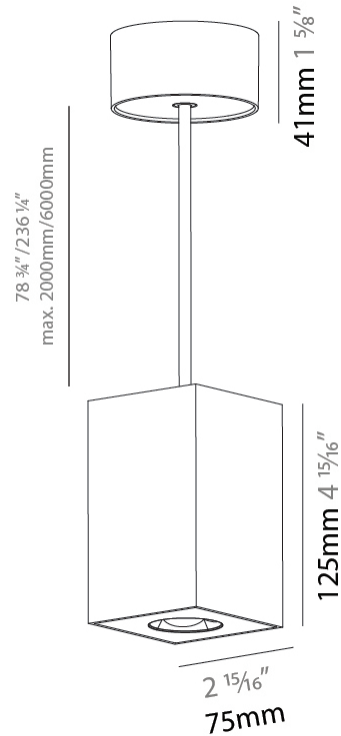

GENERAL

Series: Oiko Pro Square
Partner: Prolicht
Division: Architectural
Installation: Suspension
Product Type: Pendant
Mounting Location: Ceiling
Light Distribution: Direct

PHYSICAL

Shape: Square
Length (mm): 75
Length (in): 2 ¹⁵/₁₆
Width (mm): 75
Width (in): 2 ¹⁵/₁₆
Height (mm): 125
Height (in): 4 ⁷/₁₆
Weight (kg): 0.769

Fixture Finish: SSR / BKV / CWI / CRY / HAB / UFT / ITA / RUA / FTG / MYG / LOD / PUS / FRO / FUP / KIA / POP / BLS / SPG / MEY / GOH / CHC / COM / ABZ / JAG / OBR / MOS / ROR

Fixture Material: Metal
Cable Details: 2000mm / 6000mm Cable - Options : Transparent, Black, White, Red, Orange

ELECTRICAL

Lamp Type: LED (Zhaga Standard)
Input Wattage (W): 12.9
Dimming: Tri-Mode (Non-Dimming and Phase Dimming (120Vac only) and 0-10V Dimming)
Driver Included: No
Driver Location: Remote
Driver Type: Constant Current - Universal
Driver Class: Class 2
Input Voltage (V): 120 - 277
Constant Current (MA): 350

LED

Color Temperature (°K): 2700 / 3000 / 3500 / 4000
Max. Delivered Lumen (lm): 1218 / 1214 / 1272 / 1283
Nominal Lumen (lm): 1473 / 1468 / 1538 / 1552
CRI: >90 CRI
Lamp Life (hrs): 50000

OPTICAL

Reflector°: 34
Adjustability: Fixed

RATINGS AND CERTIFICATIONS

Certified By: Certified for North American Standards
IP rating: IP20