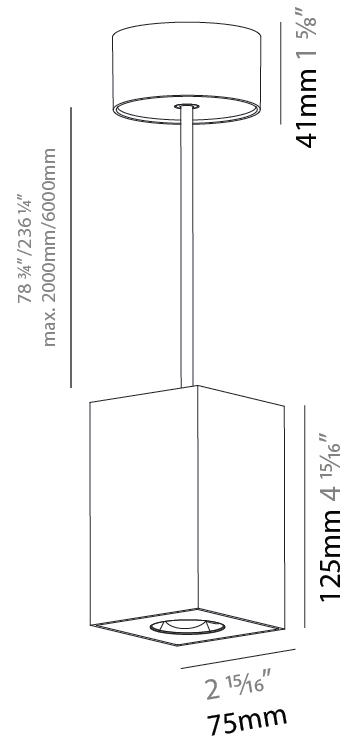

GENERAL

Series: Oiko Pro Square
Partner: Prolicht
Division: Architectural
Installation: Suspension
Product Type: Pendant
Mounting Location: Ceiling
Light Distribution: Direct

PHYSICAL

Shape: Square
Length (mm): 75
Length (in): 2 ¹⁵/₁₆
Width (mm): 75
Width (in): 2 ¹⁵/₁₆
Height (mm): 125
Height (in): 4 ¹⁵/₁₆
Weight (kg): 0.769
Fixture Finish: SSR / BKV / CWI / CRY / HAB / UFT / ITA / RUA / FTG / MYG / LOD / PUS / FRO / FUP / KIA / POP / BLS / SPG / MEY / GOH / CHC / COM / ABZ / JAG / OBR / MOS / ROR
Fixture Material: Metal
Cable Details: 2000mm / 6000mm Cable - Options : Transparent, Black, White, Red, Orange

ELECTRICAL

Lamp Type: LED (Zhaga Standard)
Input Wattage (W): 12.9
Dimming: Tri-Mode (Non-Dimming and Phase Dimming (120Vac only) and 0-10V Dimming)
Driver Included: No
Driver Location: Remote
Driver Type: Constant Current - Universal
Driver Class: Class 2
Input Voltage (V): 120 - 277
Constant Current (MA): 350

LED

Color Temperature (°K): 2700 / 3000 / 3500 / 4000
Max. Delivered Lumen (lm): 1377 / 1372 / 1438 / 1451
Nominal Lumen (lm): 1473 / 1468 / 1538 / 1552
CRI: >90 CRI
Lamp Life (hrs): 50000

OPTICAL

Reflector°: 60
Adjustability: Fixed

RATINGS AND CERTIFICATIONS

Certified By: Certified for North American Standards
IP rating: IP20