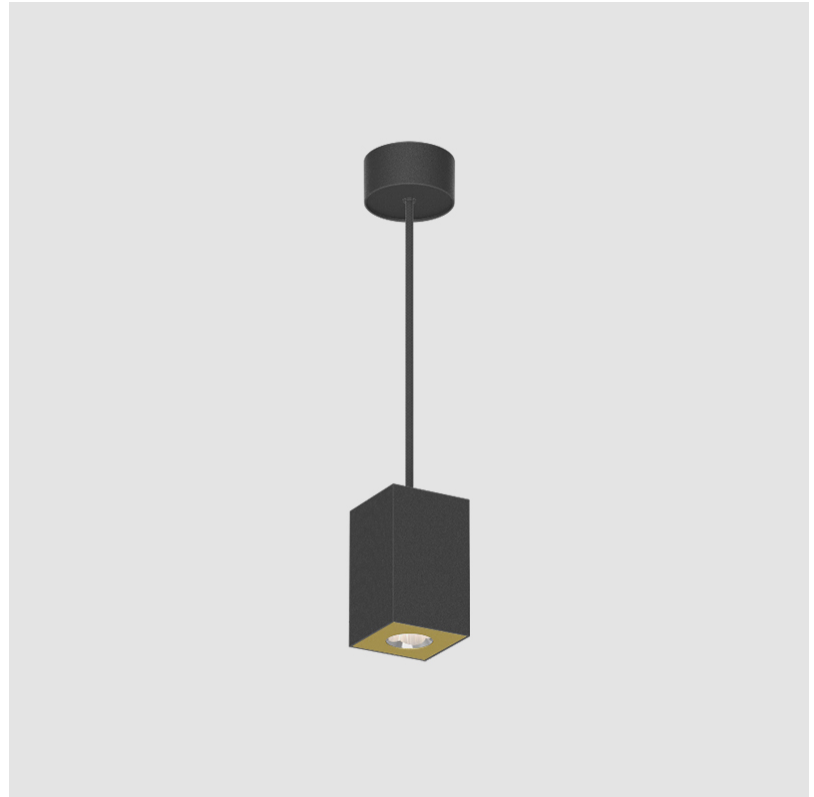

GENERAL

Series: Oiko Pro Square
Partner: Prolicht
Division: Architectural
Installation: Suspension
Product Type: Pendant
Mounting Location: Ceiling
Light Distribution: Direct

PHYSICAL

Shape: Cylinder
Length (mm): 75
Length (in): 2 ¹⁵/₁₆
Width (mm): 75
Width (in): 2 ¹⁵/₁₆
Height (mm): 125
Height (in): 4 ¹⁵/₁₆
Weight (kg): 0.769

Fixture Finish: SSR / BKV / CWI / CRY / HAB / UFT / ITA / RUA / FTG / MYG / LOD / PUS / FRO / FUP / KIA / POP / BLS / SPG / MEY / GOH / CHC / COM / ABZ / JAG / OBR / MOS / ROR

Fixture Material: Metal
Cable Details: 2000mm / 6000mm Cable - Options : Transparent, Black, White, Red, Orange

ELECTRICAL

Lamp Type: LED (Zhaga Standard)
Input Wattage (W): 12.9
Dimming: Tri-Mode (Non-Dimming and Phase Dimming (120Vac only) and 0-10V Dimming)
Driver Included: No
Driver Location: Remote
Driver Type: Constant Current - Universal
Driver Class: Class 2
Input Voltage (V): 120 - 277
Constant Current (MA): 350

LED

Color Temperature (°K): 2700 / 3000 / 3500 / 4000
Max. Delivered Lumen (lm): 1293 / 1289 / 1350 / 1362
Nominal Lumen (lm): 1473 / 1468 / 1538 / 1552
CRI: >90 CRI
Lamp Life (hrs): 50000

OPTICAL

Reflector°: 50
Adjustability: Fixed

RATINGS AND CERTIFICATIONS

Certified By: Certified for North American Standards
IP rating: IP20